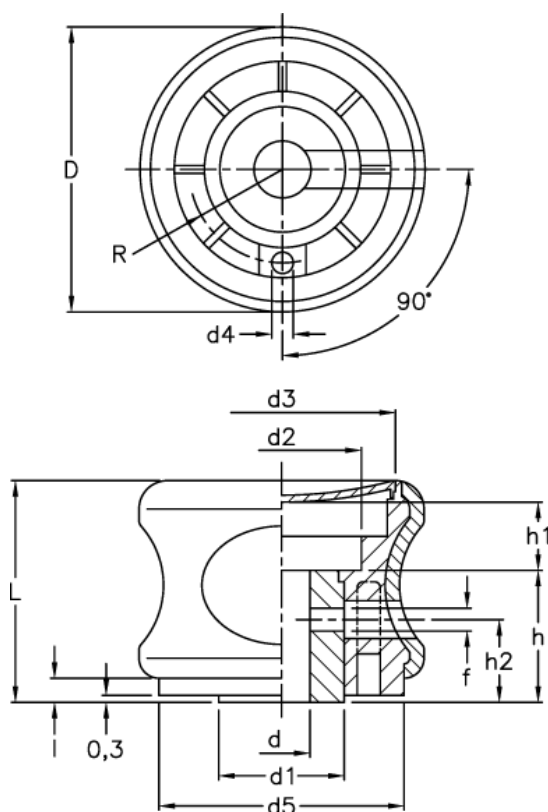

Data Sheet

Article number: 23052151811

Description: E+G Grip knob
EGK.50-A10-C1-SOFT, black cap

Measures

| | | | |
|------|--------|----|-------|
| D | = 63 | h | = 30 |
| d1 | = 26 | h1 | = 9 |
| d2 | = 42 | h2 | = 16 |
| d3 | = 49.5 | l | = 3.5 |
| d4 | = 6.2 | L | = 44 |
| d5 | = 55 | R | = 19 |
| d H7 | = 12 | | |
| f | = 5 | | |